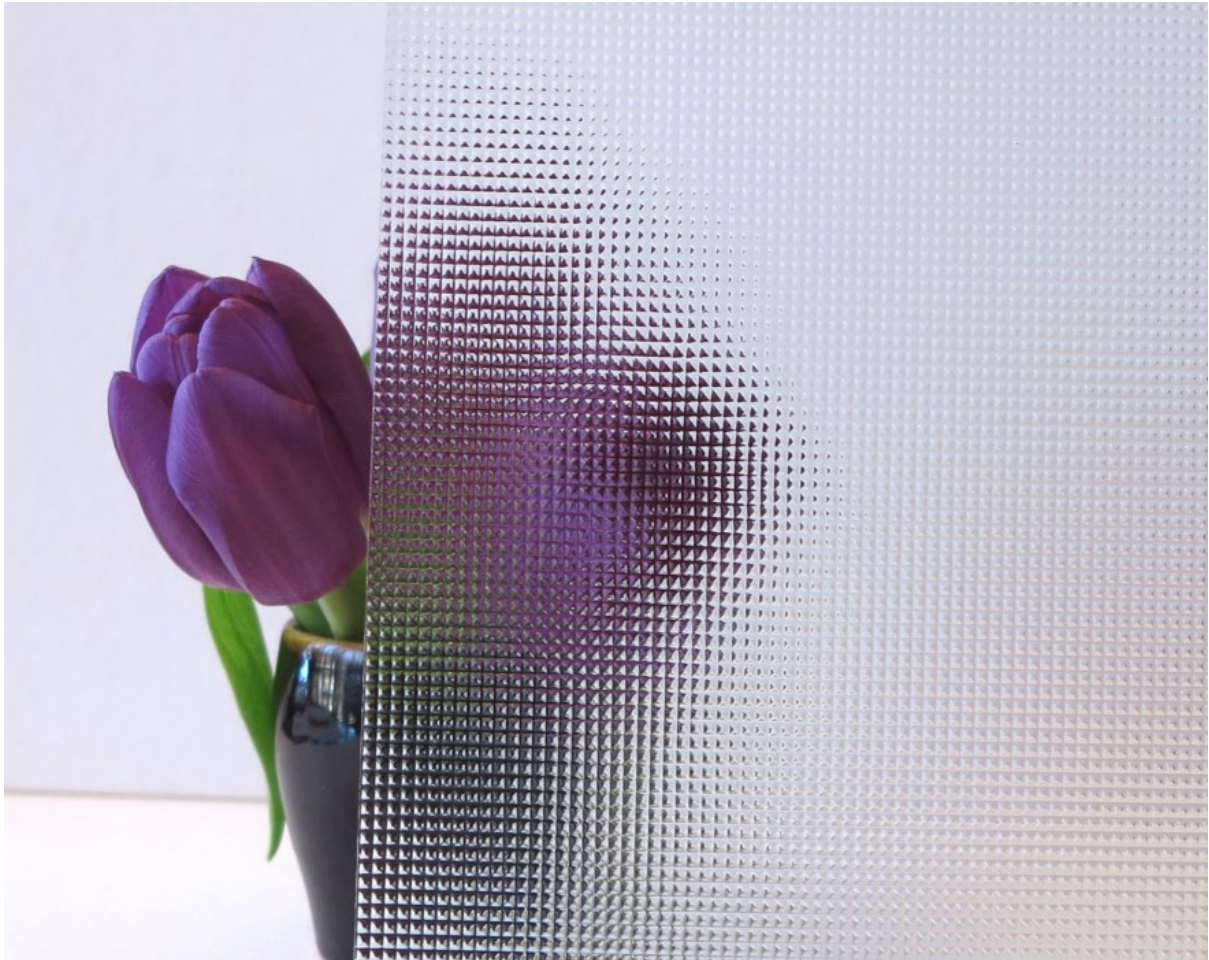

Bespoke Internal Steel Door Glass

1. Nr. 5
Obscure Privacy Glass

Bespoke Internal Steel Door Glass

2. Nr. 134

Transparent Privacy Glass

Bespoke Internal Steel Door Glass

3. Nr. 116

Transparent Privacy Glass

Bespoke Internal Steel Door Glass

4. Nr. 2
Transparent Privacy Glass

Bespoke Internal Steel Door Glass

5. 4mm Clear Glass

Bespoke Internal Steel Door Glass

6. 4mm Extra Clear Glass

Bespoke Internal Steel Door Glass

7. Nr. 22

Obscure Privacy Glass

Home
Improvements
Ireland

Bespoke Internal Steel Door Glass

8. Smartglass

Smart privacy glass products are based on technologies that allow transparent materials like glass to switch on demand from clear to completely opaque.