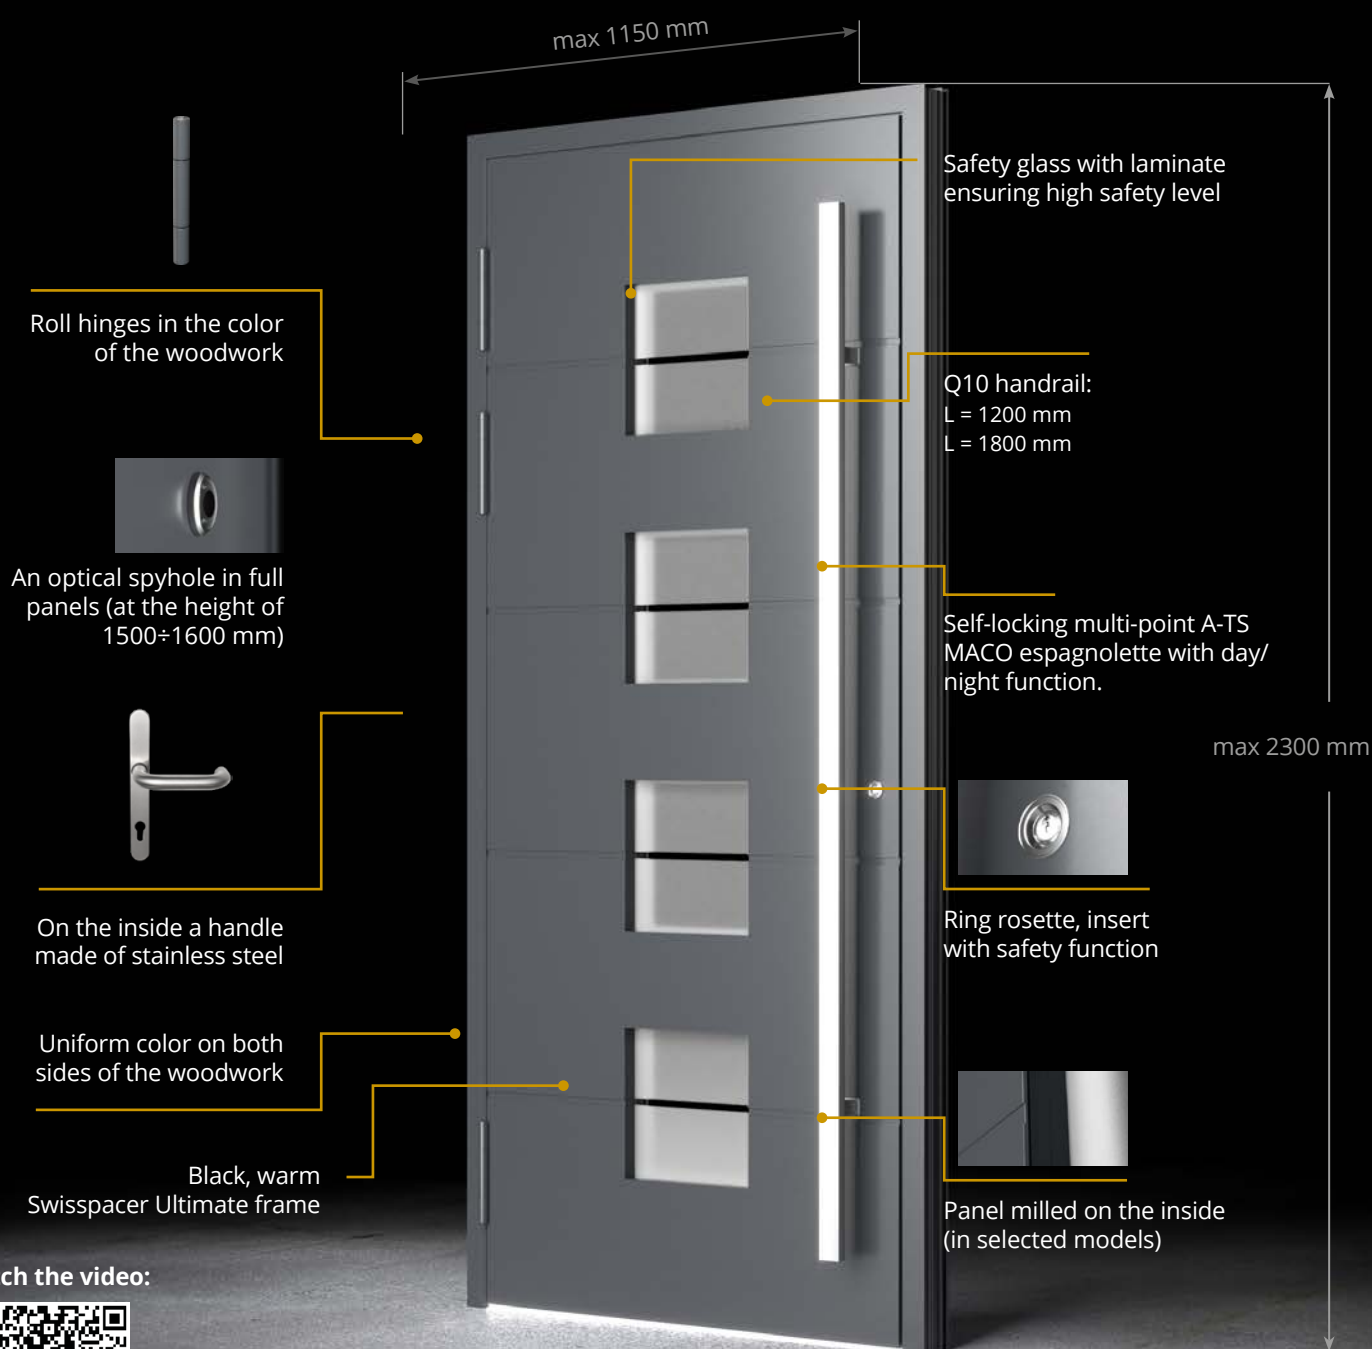

# Drutex aluminum doors 2020

with both-side aligned door panel

Watch the video:

Doors with standard equipment

# OPTIONAL

-  doors of larger dimensions are also available on request
-  double door bolt can be fitted with a motor to increase comfort of use and level of security
-  can be fitted with Siegenia concealed axcent hinges
-  choice of handrails and handle
-  can be equipped with additional solutions, such as ekey or Idencom (intelligent access systems using Bluetooth, a fingerprint reader, code card or electronic keyring)