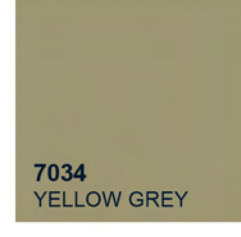

6032
SIGNAL GREEN

6033
MINT TURQUOISE

6034
PASTEL TURQUOISE

7000
SQUIRREL GREY

7001
SILVER GREY

7002
OLIVE GREY

7003
MOSS GREY

7004
SIGNAL GREY

7005
MOUSE GREY

7006
BEIGE GREY

7008
KHAKI GREY

7009
GREEN GREY

7010
TARPULIN GREY

7011
IRON GREY

7012
BASALT GREY

7013
BROWN GREY

7015
SLATE GREY

7016
ANTHRACITE GREY

7021
BLACK GREY

7022
UMBRA GREY

7023
CONCRETE GREY

7024
GRAPHITE GREY

7026
GRANITE GREY

7030
STONE GREY

7031
BLUE GREY

7032
PEBBLE GREY

7033
CEMENT GREY

7034
YELLOW GREY

7035
LIGHT GREY

7036
PLATINUM GREY

7037
DUSTY GREY

7038
AGATE GREY